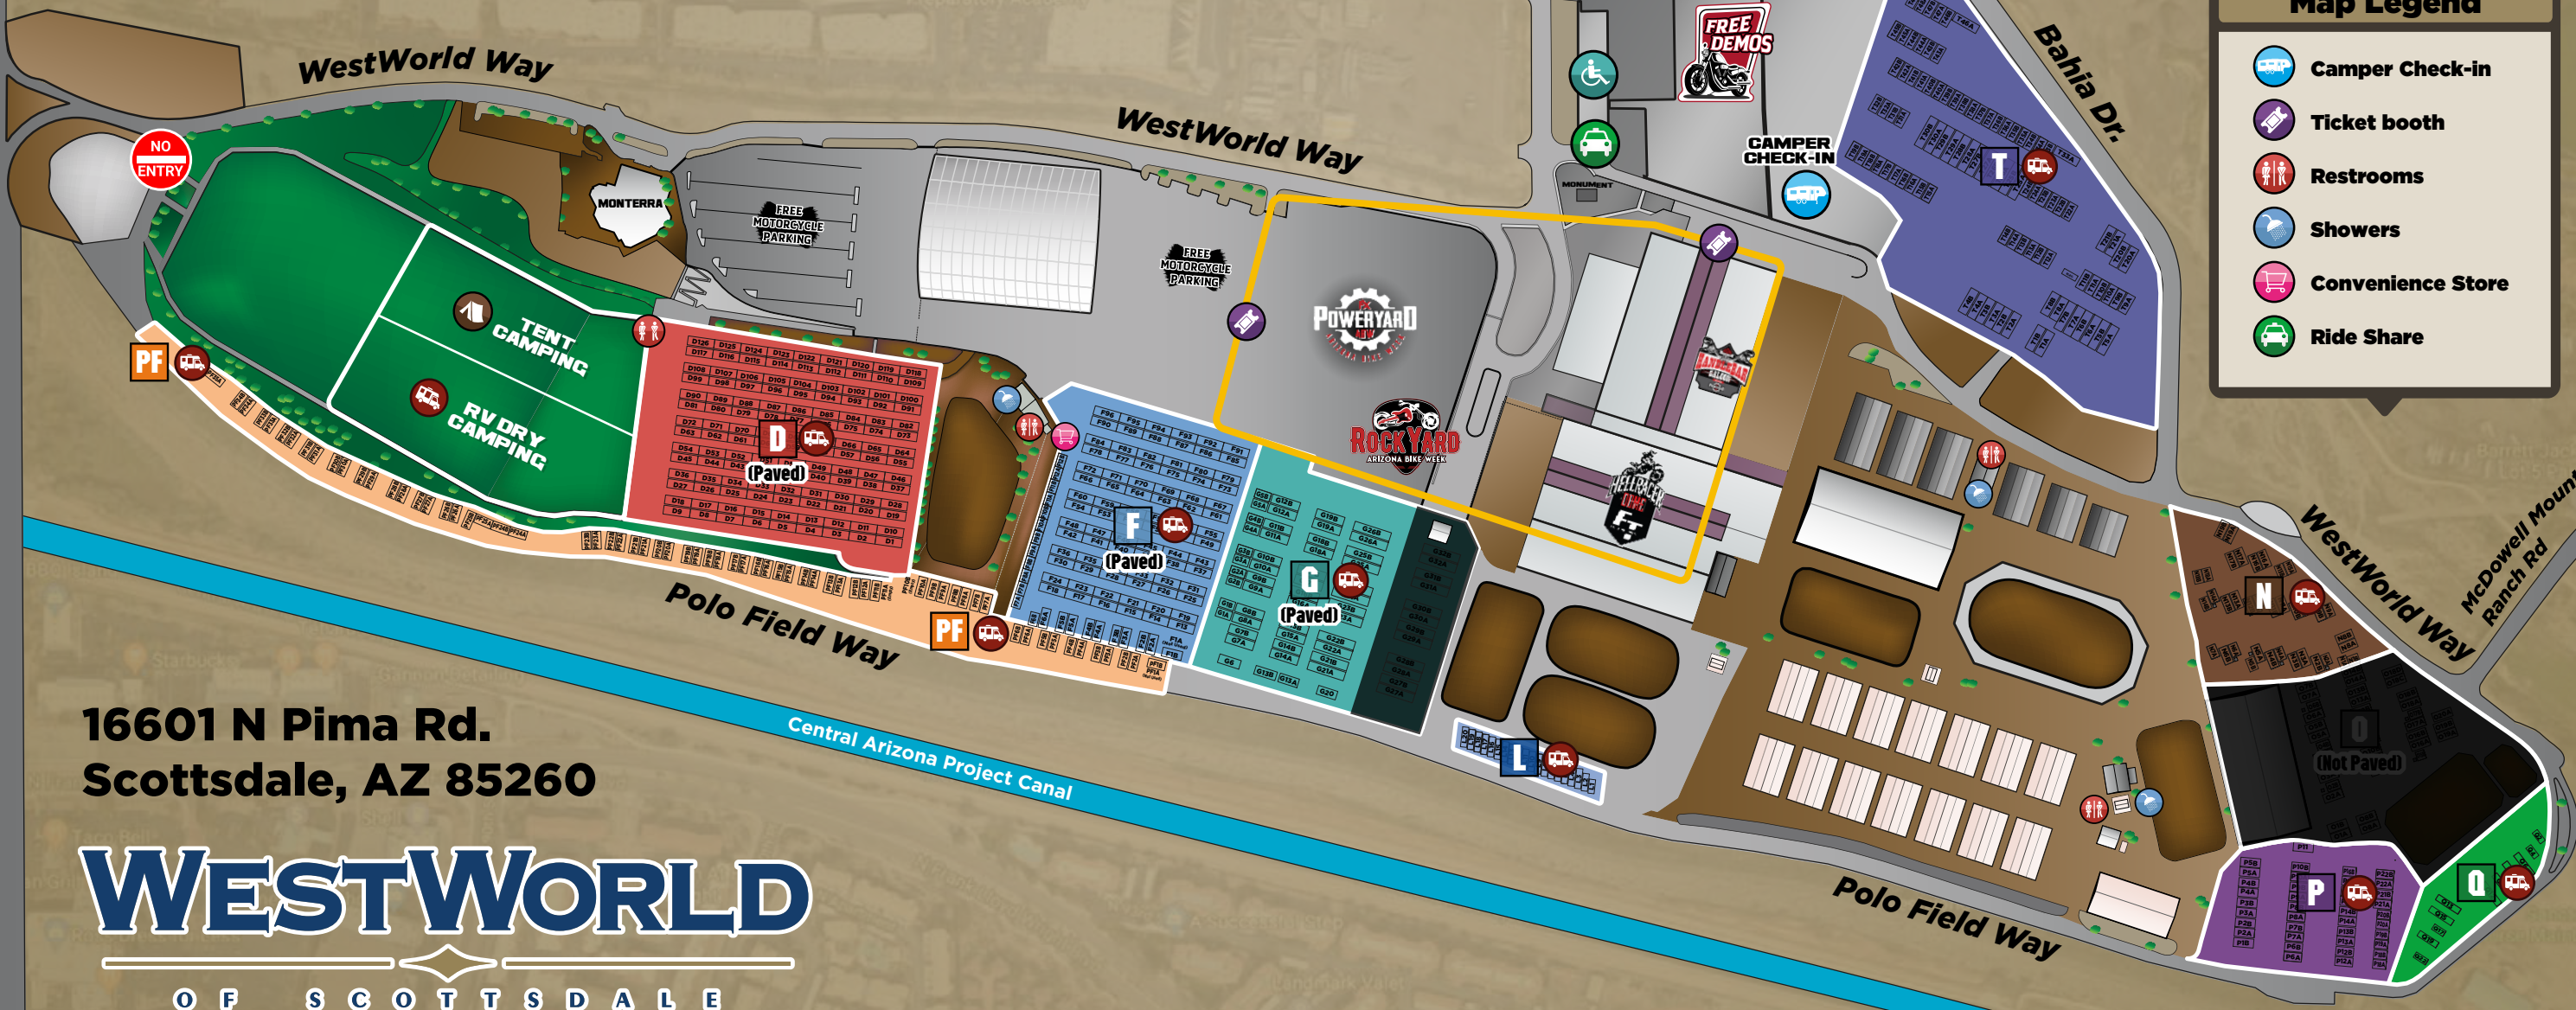

Arizona Bike Week Site Map

APRIL 8TH - APRIL 12TH

29TH ANNUAL ARIZONA BIKE WEEK

Pima Rd.

Bahia Dr.

94th St.

PUBLIC PARKING

Arabian Blvd.

Bahia Dr.

WestWorld Way

WestWorld Way

Polo Field Way

Central Arizona Project Canal

WestWorld Way
McDowell Mountain Ranch Rd

Map Legend

- Camper Check-in
- Ticket booth
- Restrooms
- Showers
- Convenience Store
- Ride Share